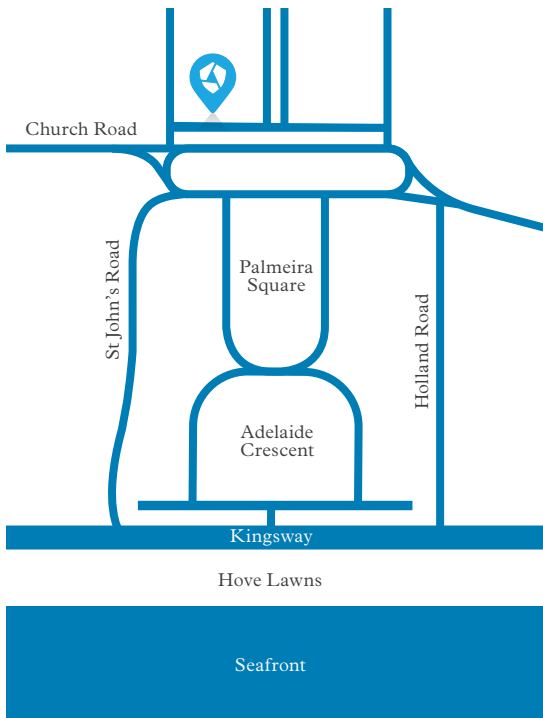

BRIGHTON
CAPITAL
MANAGEMENT

WE HAVE MOVED

Brighton Capital Management
2nd Floor
27 Palmeira Mansions
Church Road
Hove BN3 2FA

www.brightoncapital.co.uk
+44 (0)1273 761220 | info@brightoncapital.co.uk
[@BrightonCapital](https://twitter.com/BrightonCapital)